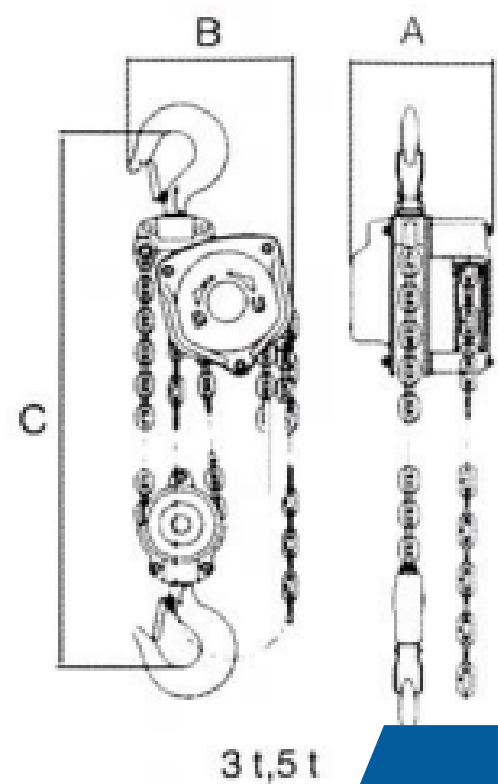

0.5 t, 1 t, 1.5 t, 2 t

MAX WEIGHT CAPACITY

2 TONS

MODEL: CB2T – CHAIN BLOCK – 2TON X 3MTR

Model	Capacity (T)	Standard Lift (M)	Running test load (T)	No. of falls load chain	Load chain diameter (MM)	Dimensions (MM)			Net weight (kg)
						A	B	C	
CB2T	2	3	3	1	8	161.5	187	414	19.5

3 TONS

LOKHANDWALA
TRADING L.L.C.

MODEL: CB3T – CHAIN BLOCK – 3TON X 3MTR

Model	Capacity (T)	Standard Lift (M)	Running test load (T)	No. of falls load chain	Load chain diameter (MM)	Dimensions (MM)			Net weight (kg)
						A	B	C	
CB3T	3	3	4.5	2	7.1	150.5	185	465	22

MAX WEIGHT CAPACITY

5 TONS

MODEL: CB5T - CHAIN BLOCK - 5TON X 3MTR

Model	Capacity (T)	Standard Lift (M)	Running test load (T)	No. of falls load chain	Load chain diameter (MM)	Dimensions (MM)			Net weight (kg)
						A	B	C	
CB5T	5	3	7.5	2	9	161.5	241	636	37.5