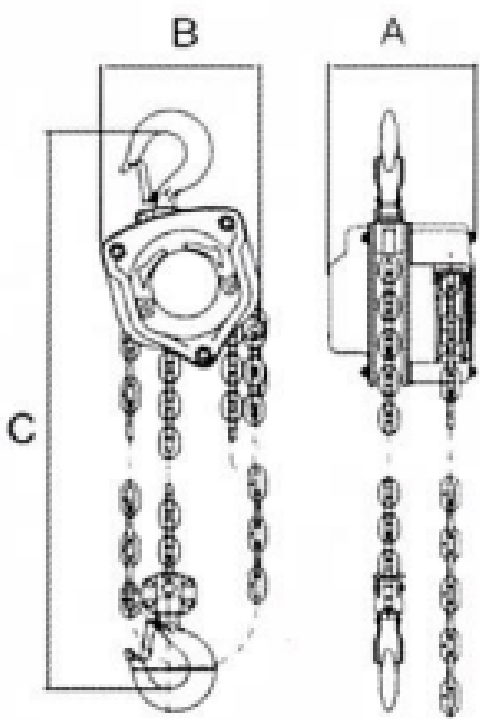

CHAMPLIFT

CHAIN BLOCK

**LOKHANDWALA
TRADING L.L.C.**

0.5t, 1 t, 1.5 t, 2 t

MAX WEIGHT CAPACITY

1 TON

MODEL: CB1T - CHAIN BLOCK - 1TON X 3MTR

Model	Capacity (T)	Standard Lift (M)	Running test load (T)	No. of falls load chain	Load chain diameter (MM)	Dimensions (MM)			Net weight (kg)
						A	B	C	
CB1T	1	2.5	1.5	1	6.3	151	145	317	11.5

0.5 t, 1 t, 1.5 t, 2 t

MAX WEIGHT CAPACITY

2 TONS

MODEL: CB2T – CHAIN BLOCK – 2TON X 3MTR

Model	Capacity (T)	Standard Lift (M)	Running test load (T)	No. of falls load chain	Load chain diameter (MM)	Dimensions (MM)			Net weight (kg)
						A	B	C	
CB2T	2	3	3	1	8	161.5	187	414	19.5

3 TONS

LOKHANDWALA
TRADING L.L.C.

MODEL: CB3T – CHAIN BLOCK – 3TON X 3MTR

Model	Capacity (T)	Standard Lift (M)	Running test load (T)	No. of falls load chain	Load chain diameter (MM)	Dimensions (MM)			Net weight (kg)
						A	B	C	
CB3T	3	3	4.5	2	7.1	150.5	185	465	22

MAX WEIGHT CAPACITY

5 TONS

MODEL: CB5T - CHAIN BLOCK - 5TON X 3MTR

Model	Capacity (T)	Standard Lift (M)	Running test load (T)	No. of falls load chain	Load chain diameter (MM)	Dimensions (MM)			Net weight (kg)
						A	B	C	
CB5T	5	3	7.5	2	9	161.5	241	636	37.5