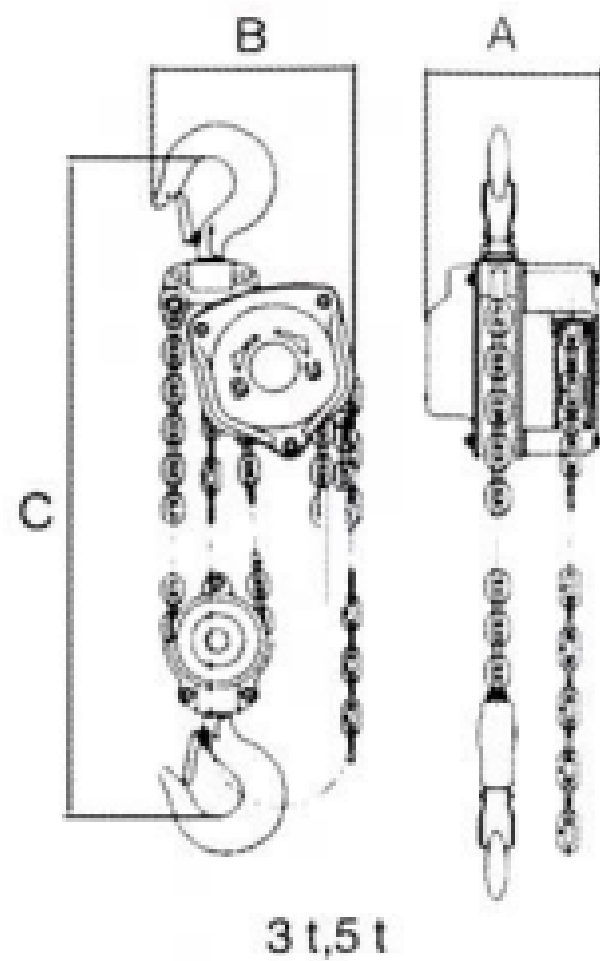

MAX WEIGHT CAPACITY

5 TONS

MODEL: CB5T - CHAIN BLOCK - 5TON X 3MTR

Model	Capacity (T)	Standard Lift (M)	Running test load (T)	No. of falls load chain	Load chain diameter (MM)	Dimensions (MM)			Net weight (kg)
						A	B	C	
CB5T	5	3	7.5	2	9	161.5	241	636	37.5