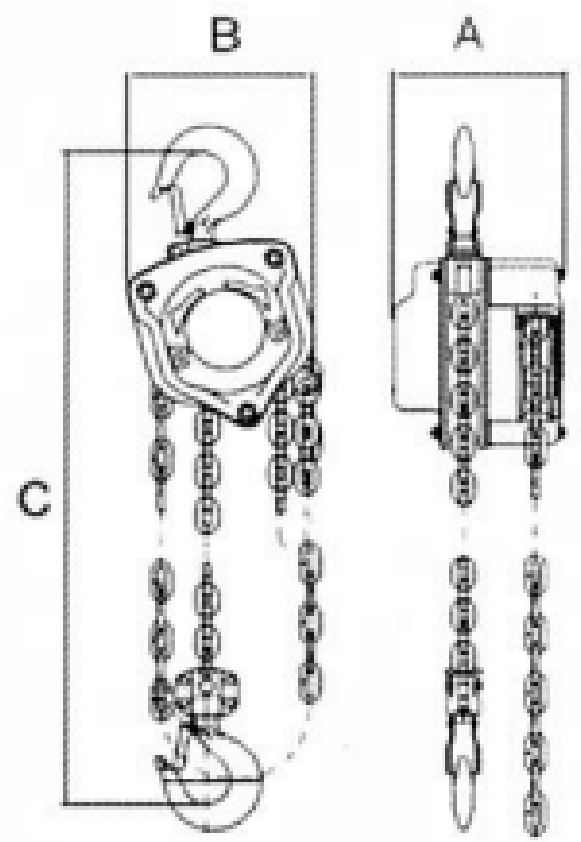

CHAMPLIFT

CHAIN BLOCK

**LOKHANDWALA
TRADING L.L.C.**

0.5t, 1 t, 1.5 t, 2 t

MAX WEIGHT CAPACITY

1 TON

MODEL: CB1T - CHAIN BLOCK - 1TON X 3MTR

Model	Capacity (T)	Standard Lift (M)	Running test load (T)	No. of falls load chain	Load chain diameter (MM)	Dimensions (MM)			Net weight (kg)
						A	B	C	
CB1T	1	2.5	1.5	1	6.3	151	145	317	11.5

0.5 t, 1 t, 1.5 t, 2 t

MAX WEIGHT CAPACITY

2 TONS

MODEL: CB2T – CHAIN BLOCK – 2TON X 3MTR

Model	Capacity (T)	Standard Lift (M)	Running test load (T)	No. of falls load chain	Load chain diameter (MM)	Dimensions (MM)			Net weight (kg)
						A	B	C	
CB2T	2	3	3	1	8	161.5	187	414	19.5

MAX WEIGHT CAPACITY

5 TONS

MODEL: CB5T - CHAIN BLOCK - 5TON X 3MTR

Model	Capacity (T)	Standard Lift (M)	Running test load (T)	No. of falls load chain	Load chain diameter (MM)	Dimensions (MM)			Net weight (kg)
						A	B	C	
CB5T	5	3	7.5	2	9	161.5	241	636	37.5