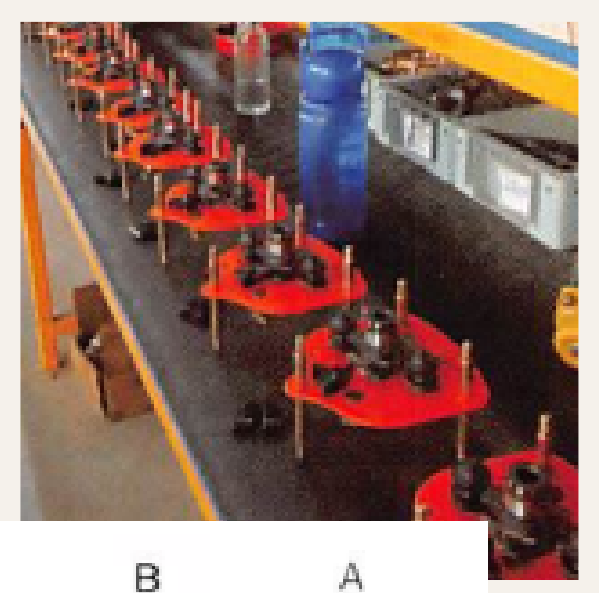

3 TONS

LOKHANDWALA
TRADING L.L.C.

MODEL: CB3T – CHAIN BLOCK – 3TON X 3MTR

Model	Capacity (T)	Standard Lift (M)	Running test load (T)	No. of falls load chain	Load chain diameter (MM)	Dimensions (MM)			Net weight (kg)
						A	B	C	
CB3T	3	3	4.5	2	7.1	150.5	185	465	22